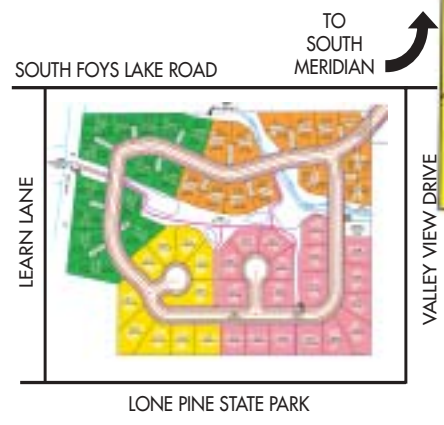

Lone Pine TRAILS

*A New Covenant Protected
Kalispell Area Community*

- 29 single-family, and 26 townhome sites
- LOCATION! Bordering Lone Pine State Park. Direct access to trails, minutes to downtown Kalispell.
- VIEWS of Lone Pine State Park and Glacier National Park.

Offered by:

LONE PINE STATE PARK BOUNDARY

Prices and availability of lots subject to change without notice.

Lots subject to final plat approval.