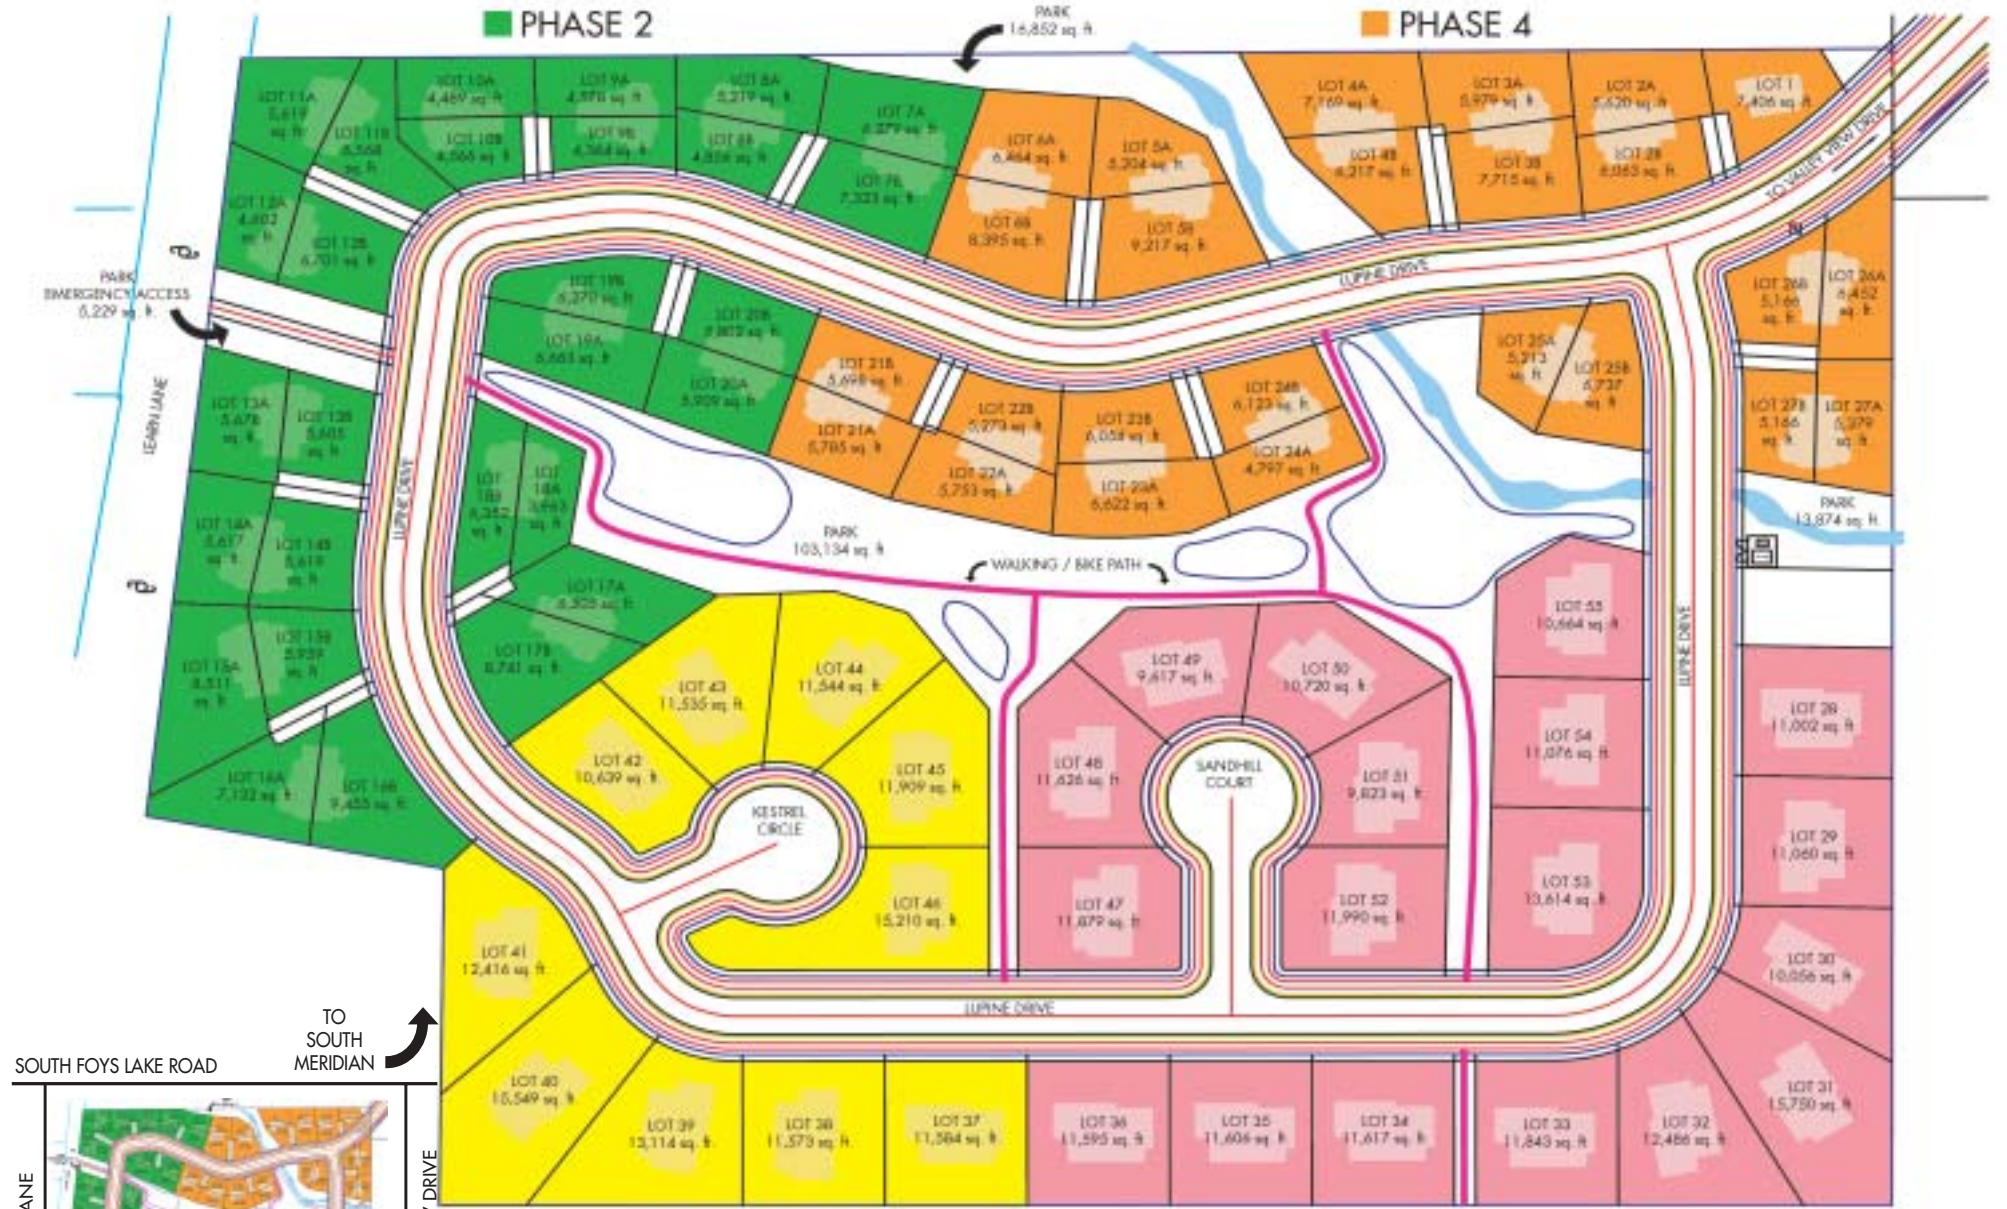

Lone Pine TRAILS

*A New Covenant Protected
Kalispell Area Community*

- 29 single-family, and 26 townhome sites
- LOCATION! Bordering Lone Pine State Park. Direct access to trails, minutes to downtown Kalispell.
- VIEWS of Lone Pine State Park and Glacier National Park.

Offered by:

LONE PINE STATE PARK BOUNDARY

Prices and availability of lots subject to change without notice.

Lots subject to final plat approval.